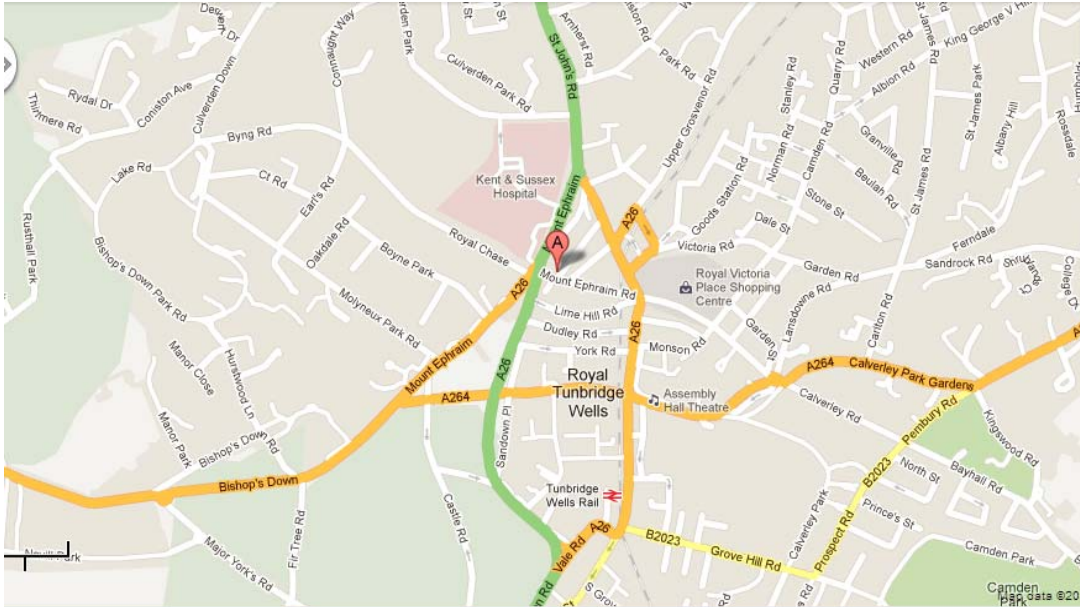

Lonsdale Financial Consulting Ltd
22 Mount Ephraim Road
Tunbridge Wells
Kent
TN1 1ED
Telephone: 01892 546654

Guest parking is located at the rear of the building. Turn left into Rock Villa Road from Mount Ephraim Road. Then immediately left into the car park.